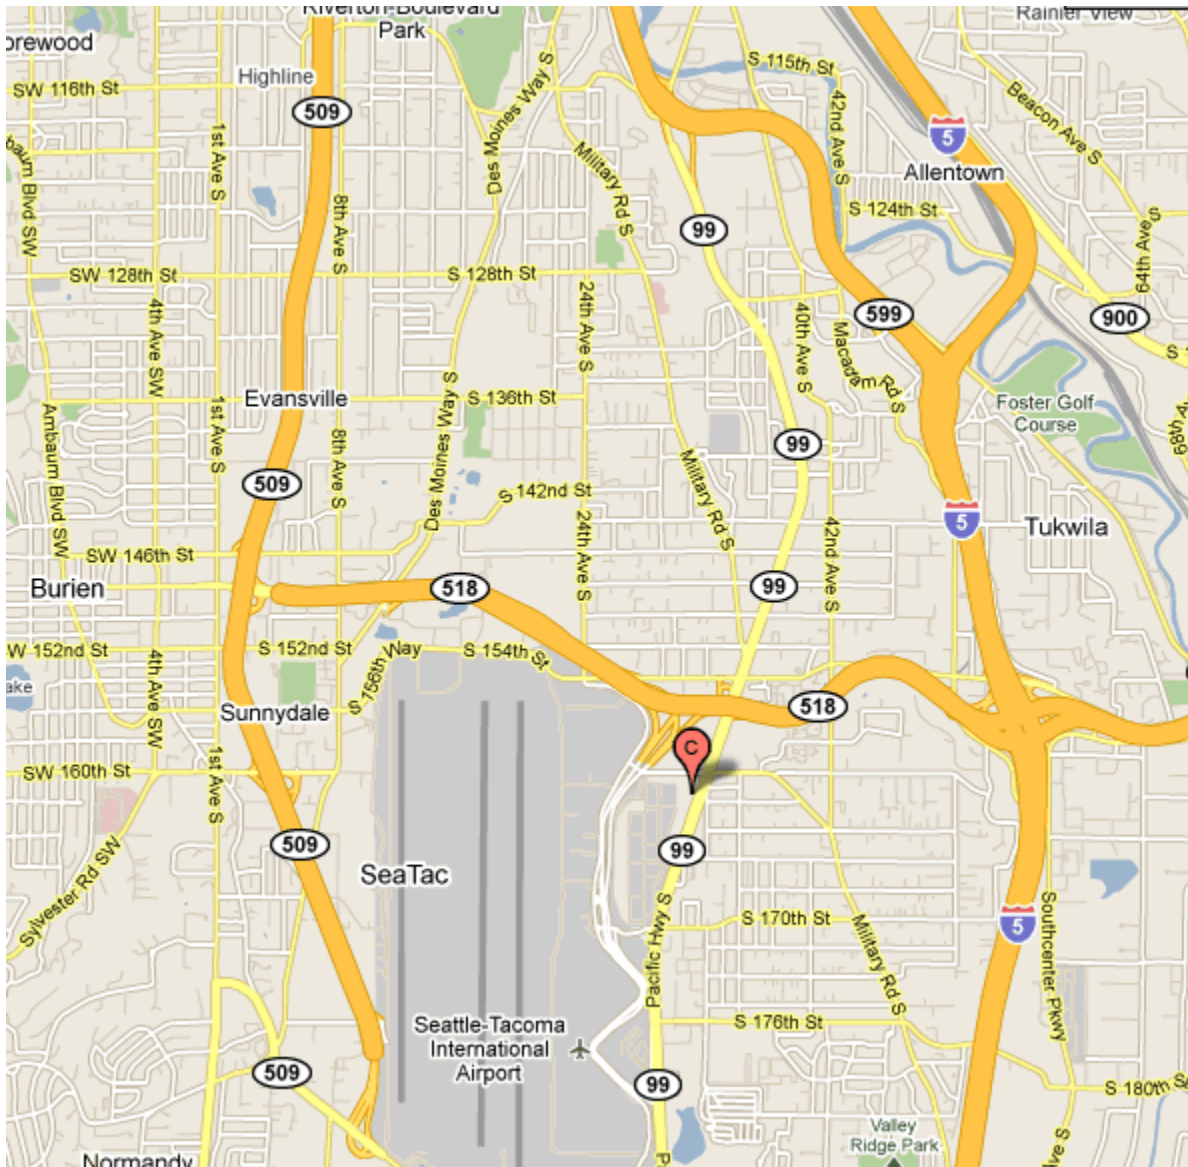

MasterPark Lot C

16025 International Boulevard
(206) 444-9200

From I-5 (exit # 154B) or I-405:

- Continue to 518W.
- Stay in the right lane and take the HWY 99 South exit
- Proceed on HWY 99/International Blvd Southbound for .2 miles.
- Lot C is located on the right side.